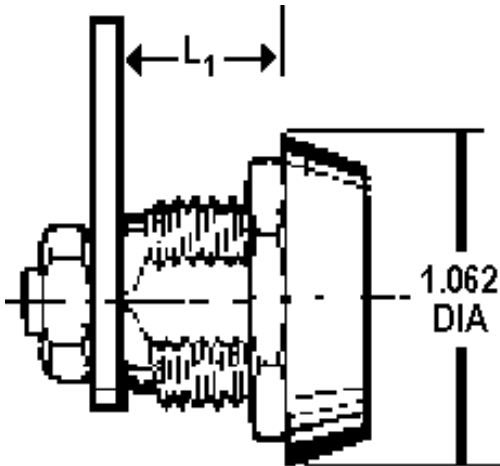

Cam Locks

High security cam locks

ROCK SOLID
SECURITY

Flat Face Design
No vulnerable keyway

Unique Key
No key-blanks or key machines

Registered Codes
Secure and unique combinations

Model	L1 Dim.
SC	5/8"
LC	7/8"
ELC	1-1/8"
C13	1-5/16"

- Specify degree and direction of turn
- Keyed alike, different, master, or our unique Vanamatic System
- Locks include 1/4" nut, 3/4" nut, and security ring. Cams additional.

Benefits of the Van Lock System