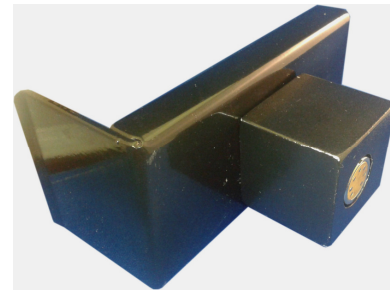

Cooler Lockouts

Self-contained cooler hasp lock

ROCK SOLID
SECURITY

No Exposed Shackle Snap Shut Design

Unlike traditional padlocks, there is no exposed shackle. Matches the sleek streamlined design of your cooler.

**Double Door Version
Now Available!!!**

- **Simple snap shut design**
- **Double Door and Single Door models available**
- **Internal locking mechanism, no exposed shackle**
- **Works with standard cooler padlock hasp**
(hasp is additional, double door requires hasp specific to make/model—please specify)
- **Utilizes Van Lock's proprietary flat face locking design**
- **All codes are registered and secure**
- **Available with our unique **Vanamatic Feature**. This feature allows for a quick change of combinations within seconds and is available only through Van Lock.**